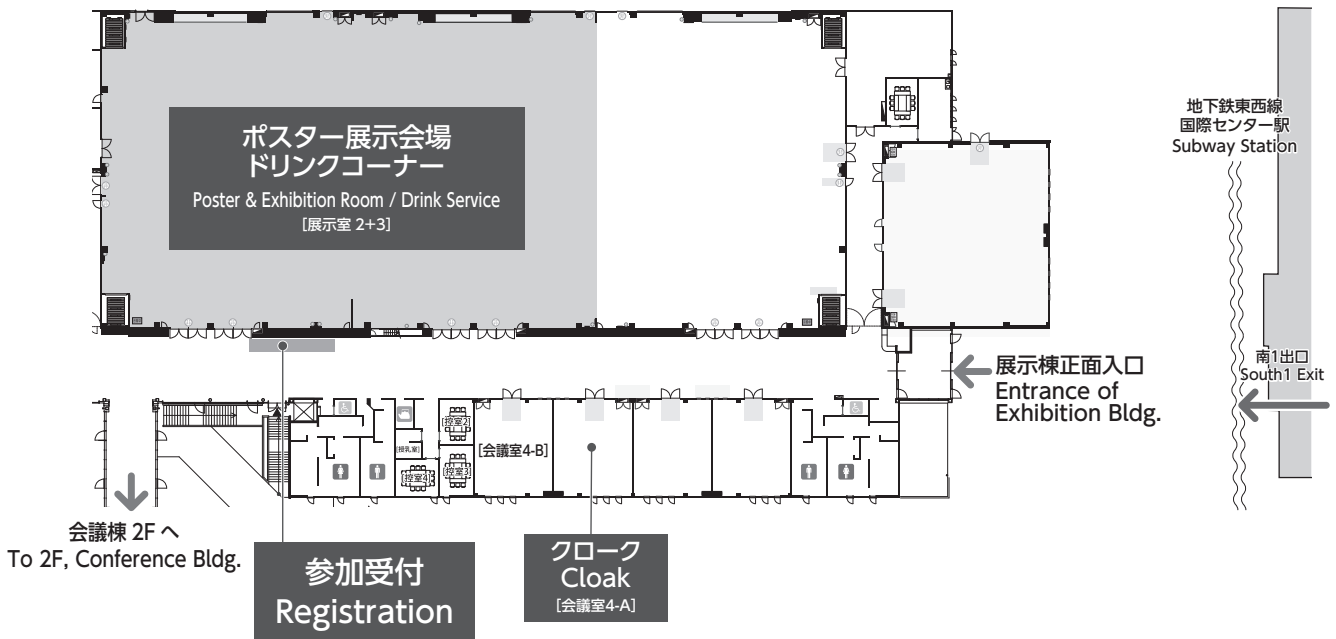

Access

■Venue

Sendai International Center
 Aobayama, Aoba-ku, Sendai 980-0856
 URL : <http://www.aobayama.jp/english/>

■Access 1: form Tokyo Airports (Narita/Haneda) to Sendai Station

■Access 2: from Sendai Station to the venue

会場案内図 / Floor Map

■ 展示棟 / Exhibition Bldg.

■ 会議棟 / Conference Bldg. 1F

■ 会議棟 / Conference Bldg. 2F

■ 会議棟 / Conference Bldg. 3F